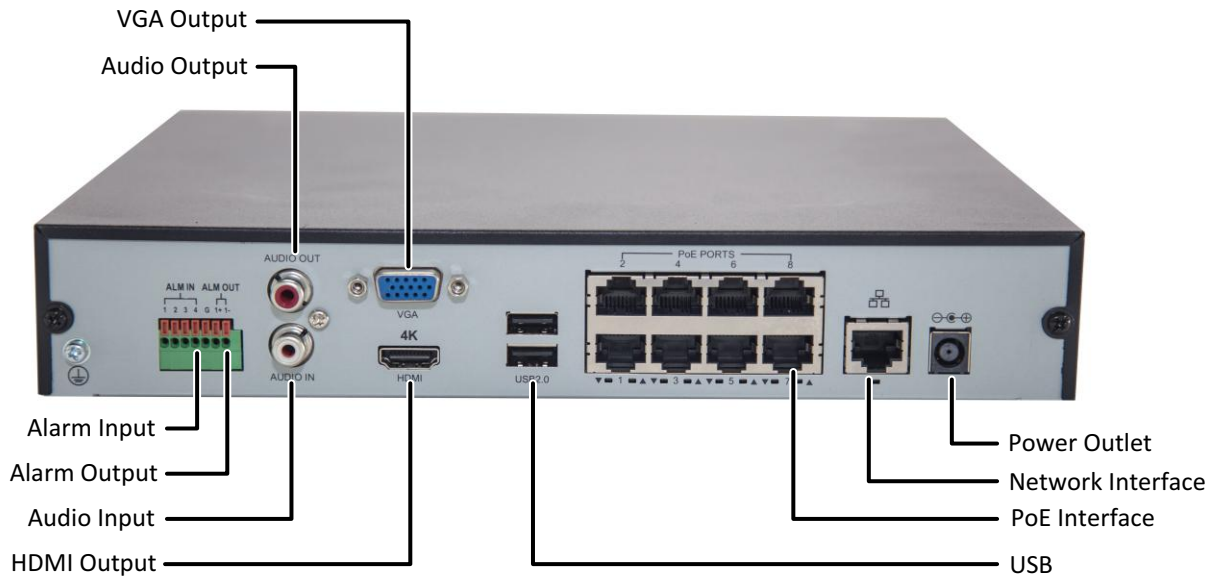

Rear Panel

Take NVR301-08-P8 for example

Zhejiang Uniview Technologies Co., Ltd.

Building No.10, Wanlun Science Park, Jiangling Road 88, Binjiang District, Hangzhou, Zhejiang, China

Email: overseasbusiness@uniview.com; globalsupport@uniview.com

<http://www.uniview.com>

©2011-2017 Zhejiang Uniview Technologies Co.,Ltd. All rights reserved.

*Product specifications and availability are subject to change without notice.