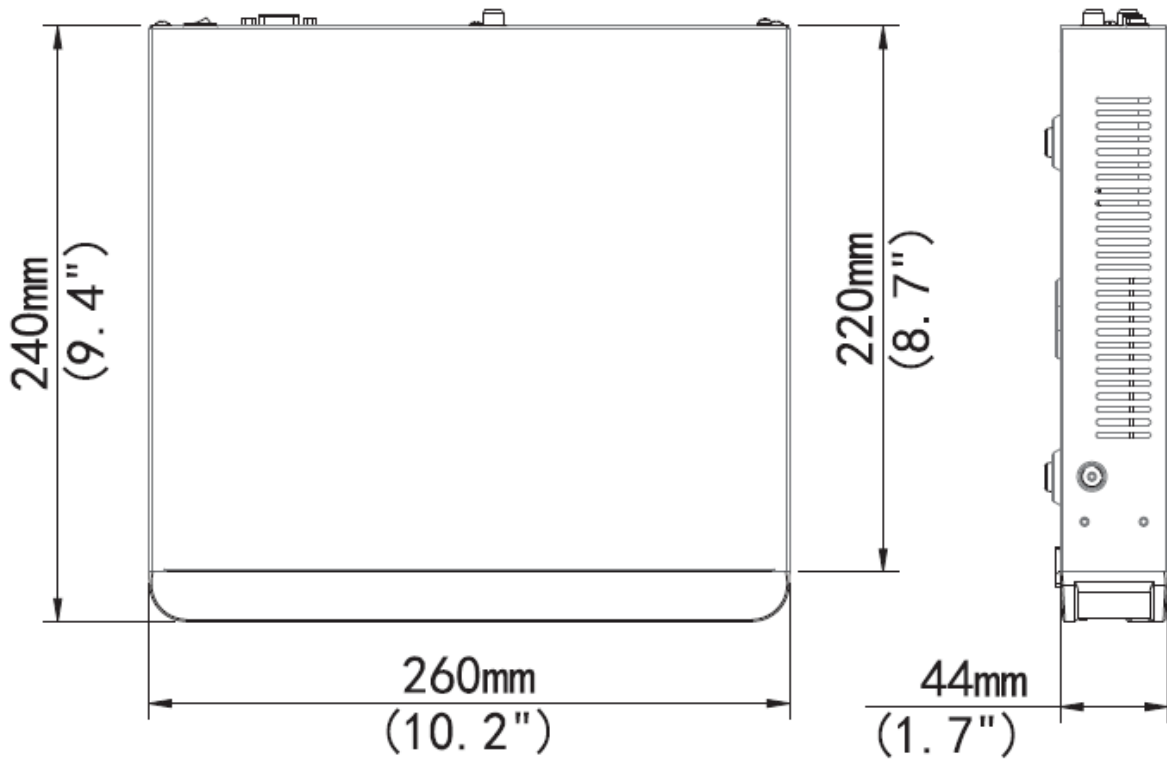

Consumption (without HDD)	≤ 5 W
Working Temperature	-10°C ~ + 55°C (+14°F ~ +131°F)
Working Humidity	10% ~ 90%
Dimensions	44 × 260 × 240mm (1.7" × 10.2" × 9.4")
Weight (without HDD)	≤ 1.12 Kg (2.47 lb)

Dimensions