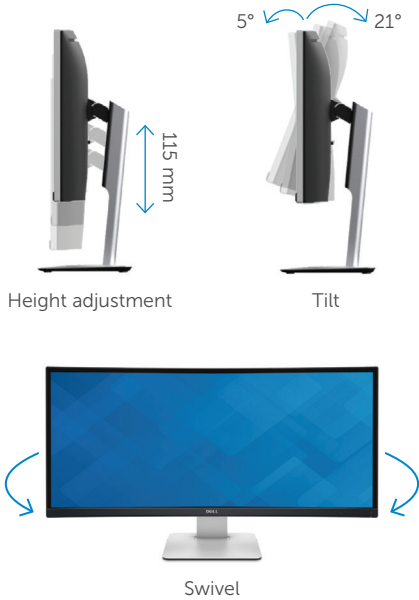

Thank you for making Dell Monitors

#1 worldwide*

reddot award 2015
best of the best

Adjust the U3415W to fit your preferred viewing position:

Connectivity

- A AC power connector
- B MHL
- C HDMI
- D DisplayPort in
- E Mini DisplayPort in
- F DisplayPort out
- G Audio line-out
- H USB upstream
- I USB downstream (4)
- J Stand lock

Dell UltraSharp 34 Monitor | U3415W

Display	
Model number	U3415W
Viewable image size (diagonal)	86.5 cm (34 inches)
Active display area	
Horizontal	798.20 mm (31.43 inches)
Vertical	334.80 mm (13.18 inches)
Maximum resolution	3440 x 1440 @ 60 Hz
Aspect ratio	21:9
Pixel pitch	0.2325 mm x 0.2325 mm
Brightness (typical)	300 cd/m ²
Color gamut (typical)	99% sRGB (deltaE <3), 91% ⁷ (CIE 1976)
Color depth	1.074 billion colors
Contrast ratio (typical)	1,000:1
Dynamic contrast ratio	2 million:1
Viewing angle (typical) (vertical/horizontal)	178°/172°
Response time (typical)	Fast mode: 5 ms (typical) Normal mode: 8 ms (typical)
Panel technology, surface	In-plane switching, anti-glare
Backlight	LED
Integrated speakers	2 x 9W
Bezel color	Black

Connectivity	
Connectors	1 x HDMI 2.0, 1 x MHL, 1 x Mini-DisplayPort ⁸ , 1 x DisplayPort ⁹ , 1 x DisplayPort out ⁸ (MST), 1 x Audio-line out, 2 x USB 3.0 upstream, 4 x USB 3.0 downstream ports

Design features	
Stand	Tilt (Typical: 5° forward or 21° backward), swivel and height adjustable (115 mm)
Security	Security lock slot (security lock not included)
VESA mounting support (wall mount sold separately)	100 mm x 100 mm