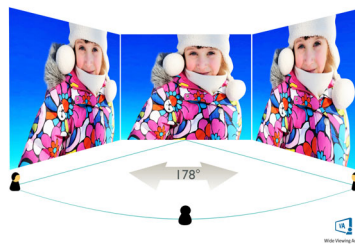

VA display

Philips VA LED display uses an advanced multi-domain vertical alignment technology which gives you super-high static contrast ratios for extra vivid and bright images. While standard office applications are handled with ease, it is especially suitable for photos, web-browsing, movies, gaming, and demanding graphical applications. It's optimized pixel management technology gives you 178/178 degree extra wide viewing angle, resulting in crisp images.