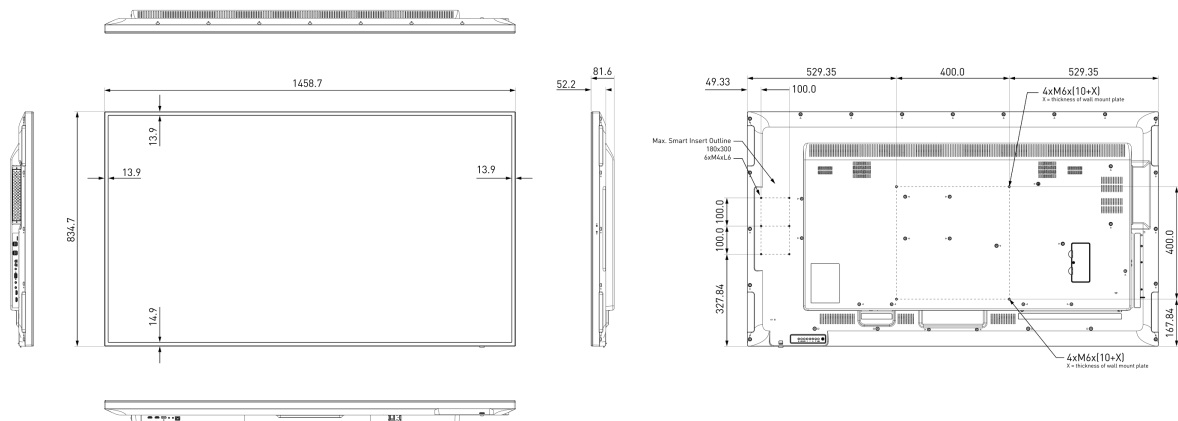

08 SUSTAINABILITY

Regulations	CB, CE, TÜV-Bauart, CU
Energy efficiency class	B

09 DIMENSIONS / WEIGHT

Product dimensions W x H x D	1458.7 x 834.7 x 81.6mm
Box dimensions W x H x D	1655 x 1078 x 280mm
Pallet volume	6pcs
Weight (without box)	24.8kg
EAN code	4948570116348