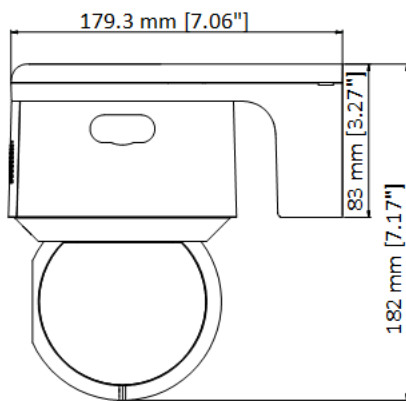

Web Browser	IE 8-11, Chrome 31+, Firefox 30+, Microsoft Edge 41.16299.726.0
<b>Wi-Fi</b>	
Wireless Standards	IEEE 802.11 b/g/n
Frequency Range	2.4 to 2.483GHz
Channel Bandwidth	20/40MHz
Protocols	DSSS/OFDM
Security	64/128-bit WEP, WPA/WPA2, WPS
Transfer Rates	11b:11Mbps; 11g:54Mbps; 11n:150Mbps
Wireless Range	50 m
<b>Interface</b>	
Audio	1-ch audio input (line in/mic in), 2.0 to 2.4Vp-p, 1k Ohm $\pm$ 10%, 1 built-in microphone 1-ch audio output (line out and built-in speaker), line level, impedance: 600 $\Omega$ , 1 built-in speaker
Built-in Speaker	8 $\Omega$ , 2 W. Max sound pressure level: 100 dB (10 cm)
Alarm	1-ch alarm input/1-ch alarm output
Network Interface	1 RJ45 10 M/100 M Ethernet interface
<b>General</b>	
Power	12 VDC, 3.33 A & PoE (802.3at), 42.5 to 57 VDC, 0.6 A Max. 19 W (including max. 2.4 W for IR, 1.2 W for white light flashing)
Working Environment	Temperature: -30°C to 60°C (-22°F to 140°F), humidity: $\leq$ 90%, no condensing
Protection Level	IP66 standard, 6000V lightning protection, surge protection and voltage transient protection
Material	ADC12 + PC
Dimension	179.3 mm $\times$ 120.5 mm $\times$ 182 mm (7.06" $\times$ 4.74" $\times$ 7.16")
Weight	Approx. 1.125 kg (2.48 lb.)

## DORI

The DORI (detect, observe, recognize, identify) distance gives the general idea of the camera ability to distinguish persons or objects within its field of view. It is calculated based on the camera sensor specification and the criteria given by EN 62676-4: 2015.

DORI	Detect	Observe	Recognize	Identify
Definition	25 px/m	63 px/m	125 px/m	250 px/m
Distance (Tele)	130.9 m (429.5 ft)	51.9 m (170.3 ft)	26.2 m (86 ft)	13.1 m (43 ft)

## Dimensions