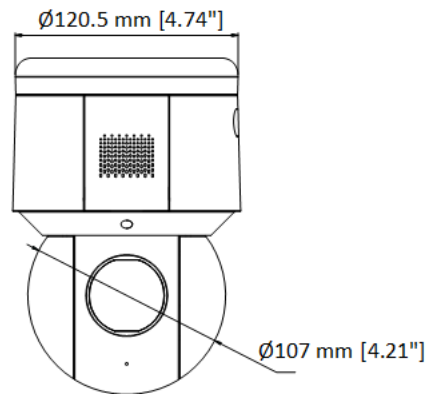

Web Browser	IE 8-11, Chrome 31+, Firefox 30+, Microsoft Edge 41.16299.726.0
<b>Wi-Fi</b>	
Wireless Standards	IEEE 802.11 b/g/n
Frequency Range	2.4 to 2.483GHz
Channel Bandwidth	20/40MHz
Protocols	DSSS/OFDM
Security	64/128-bit WEP, WPA/WPA2, WPS
Transfer Rates	11b:11Mbps; 11g:54Mbps; 11n:150Mbps
Wireless Range	50 m
<b>Interface</b>	
Audio	1-ch audio input (line in/mic in), 2.0 to 2.4Vp-p, 1k Ohm $\pm$ 10%, 1 built-in microphone 1-ch audio output (line out and built-in speaker), line level, impedance: 600 $\Omega$ , 1 built-in speaker
Built-in Speaker	8 $\Omega$ , 2 W. Max sound pressure level: 100 dB (10 cm)
Alarm	1-ch alarm input/1-ch alarm output
Network Interface	1 RJ45 10 M/100 M Ethernet interface
<b>General</b>	
Power	12 VDC, 3.33 A & PoE (802.3at), 42.5 to 57 VDC, 0.6 A Max. 19 W (including max. 2.4 W for IR, 1.2 W for white light flashing)
Working Environment	Temperature: -30°C to 60°C (-22°F to 140°F), humidity: $\leq$ 90%, no condensing
Protection Level	IP66 standard, 6000V lightning protection, surge protection and voltage transient protection
Material	ADC12 + PC
Dimension	179.3 mm $\times$ 120.5 mm $\times$ 182 mm (7.06" $\times$ 4.74" $\times$ 7.16")
Weight	Approx. 1.125 kg (2.48 lb.)

## DORI

The DORI (detect, observe, recognize, identify) distance gives the general idea of the camera ability to distinguish persons or objects within its field of view. It is calculated based on the camera sensor specification and the criteria given by EN 62676-4: 2015.

## Dimensions