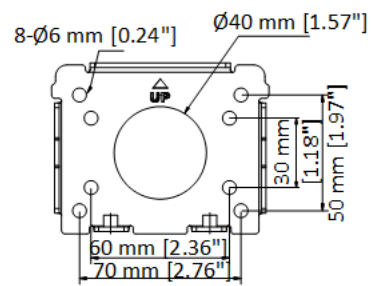

Web Browser	IE 8-11, Chrome 31+, Firefox 30+, Microsoft Edge 41.16299.726.0
<b>Wi-Fi</b>	
Wireless Standards	IEEE 802.11 b/g/n
Frequency Range	2.4 to 2.483GHz
Channel Bandwidth	20/40MHz
Protocols	DSSS/OFDM
Security	64/128-bit WEP, WPA/WPA2, WPS
Transfer Rates	11b:11Mbps; 11g:54Mbps; 11n:150Mbps
Wireless Range	50 m
<b>Interface</b>	
Audio	1-ch audio input (line in/mic in), 2.0 to 2.4Vp-p, 1k Ohm $\pm$ 10%, 1 built-in microphone 1-ch audio output (line out and built-in speaker), line level, impedance: 600 $\Omega$ , 1 built-in speaker
Built-in Speaker	8 $\Omega$ , 2 W. Max sound pressure level: 100 dB (10 cm)
Alarm	1-ch alarm input/1-ch alarm output
Network Interface	1 RJ45 10 M/100 M Ethernet interface
<b>General</b>	
Power	12 VDC, 3.33 A & PoE (802.3at), 42.5 to 57 VDC, 0.6 A Max. 19 W (including max. 2.4 W for IR, 1.2 W for white light flashing)
Working Environment	Temperature: -30°C to 60°C (-22°F to 140°F), humidity: $\leq$ 90%, no condensing
Protection Level	IP66 standard, 6000V lightning protection, surge protection and voltage transient protection
Material	ADC12 + PC
Dimension	179.3 mm $\times$ 120.5 mm $\times$ 182 mm (7.06" $\times$ 4.74" $\times$ 7.16")
Weight	Approx. 1.125 kg (2.48 lb.)

DORI	Detect	Observe	Recognize	Identify
Definition	25 px/m	63 px/m	125 px/m	250 px/m
Distance (Tele)	130.9 m (429.5 ft)	51.9 m (170.3 ft)	26.2 m (86 ft)	13.1 m (43 ft)

## Dimensions