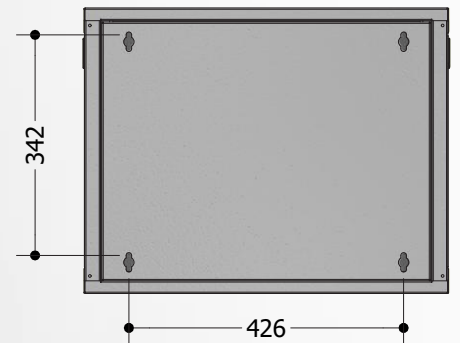

9U W=565 D=450 COM-BOX

9U W=565 D=450 COM-BOX

70 Front View

450 Side View

342 426 Rear View

70 145 Top View

145 70 Bottom View