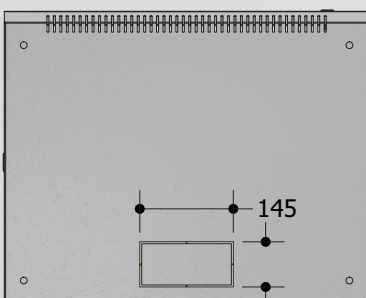

9U W=565 D=450 COM-BOX

9U W=565 D=450 COM-BOX

70 Front View

450 Side View

342 426 Rear View

70 145 Top View

145 70 Bottom View