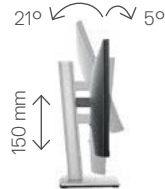

Documentation

- Quick Setup Guide
- Safety and regulatory information

Adjustability and connectivity

DELL 22 MONITOR | P2222H

Easily adjust the panel to your preferred viewing position.

Back view - Cable management slot

Tilt and height adjustable

Pivot

Swivel

Connectivity

- | | | |
|----------------------|-----------------|---|
| 1 Security-lock slot | 4 Stand lock | 7 SuperSpeed USB 5Gbps (USB3.2 Gen1) upstream port |
| 2 Power connector | 5 DisplayPort | 8 SuperSpeed USB 5Gbps (USB3.2 Gen1) Type-A downstream port (4) |
| 3 HDMI port | 6 VGA connector | |