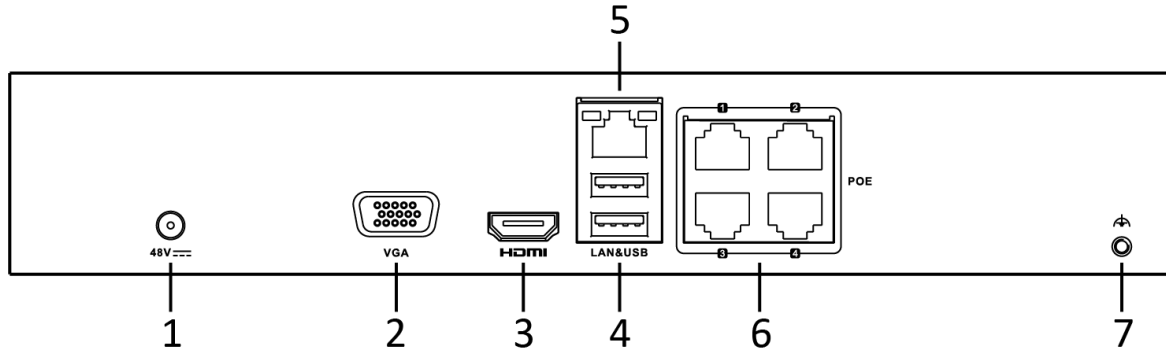

Camera Dimension

Accessory

DS-1280ZJ-XS
 Junction Box

NVR Dimension

Unit: mm

Physical Interface

| No. | Description | No. | Description |
|-----|----------------|-----|--------------------------------------|
| 1 | Power Supply | 5 | LAN Network Interface |
| 2 | VGA Interface | 6 | Network Interfaces with PoE function |
| 3 | HDMI Interface | 7 | Ground |
| 4 | USB Interface | | |