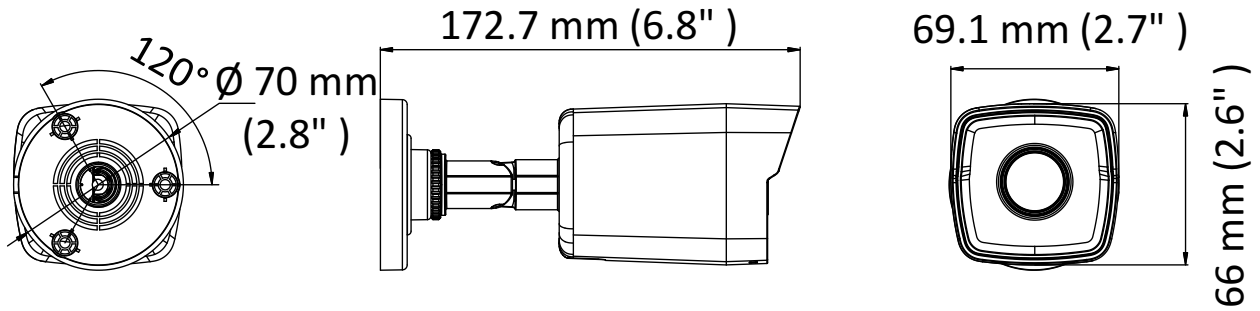

Power Supply	48 VDC
Consumption (without HDD and PoE off)	≤ 10 W
Working Temperature	-10 °C to 55 °C (14 °F to 131 °F)
Working Humidity	10% to 90%
Dimension (W × D × H)	265 × 225 × 48 mm (10.4" × 8.9" × 1.9")
Weight (without hard disk)	≤ 1 kg (2.2 lb)
Kit	
Accessories	Power: 1 power cable Network cable: 4 × 18.3 m (60 ft) video and power cable HDMI cable: 1 HDMI cable
Hard Drive	Pre-installed 1 TB HDD
Certification	FCC, CE
Weight (with package)	≤ 8 kg (17.6 lb)

Camera Dimension

Accessory