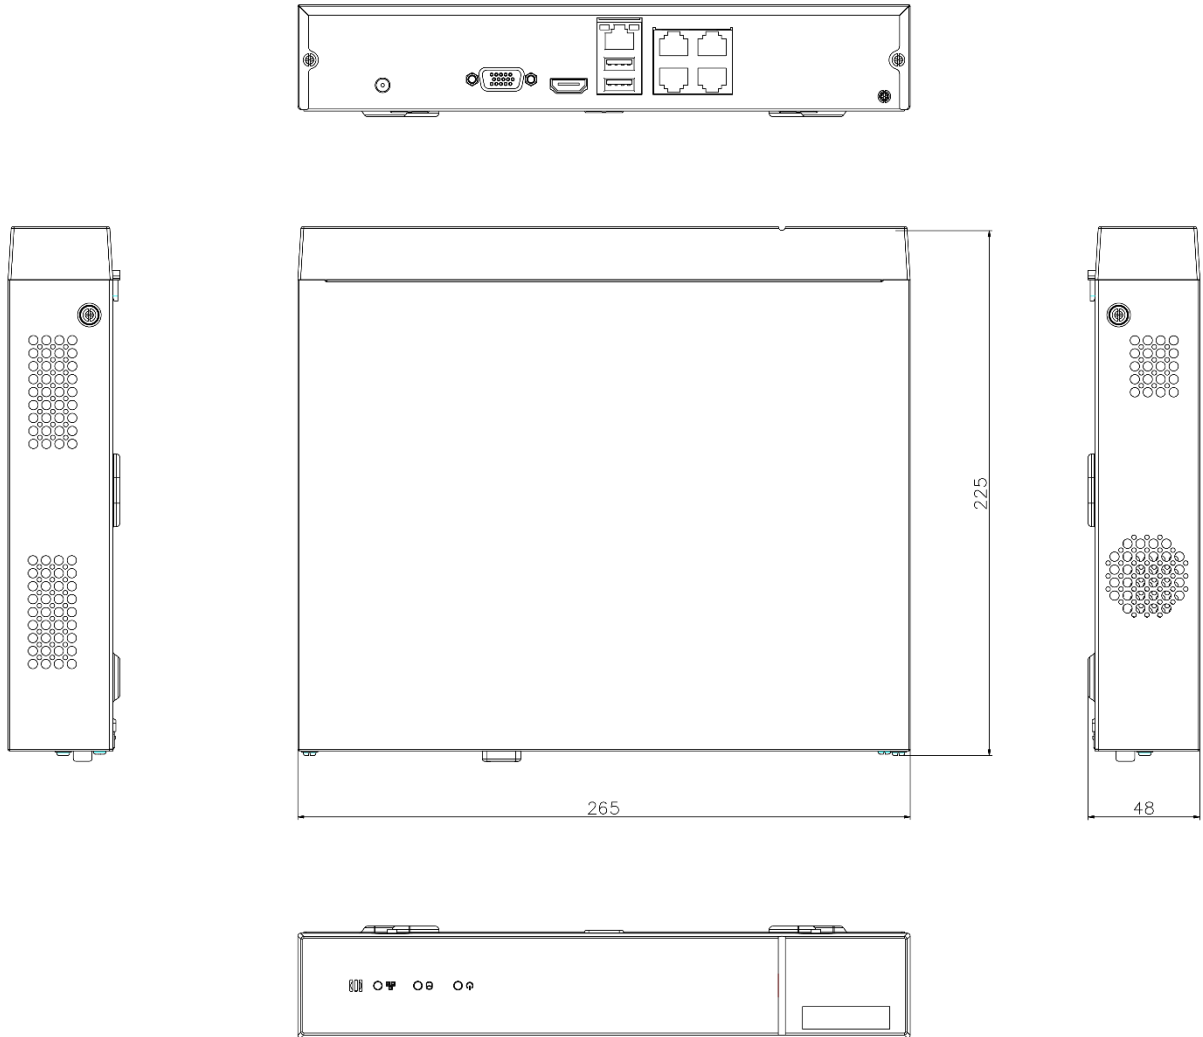

| | |
|--|---|
| Power Supply | 48 VDC |
| Consumption (without HDD and PoE off) | ≤ 10 W |
| Working Temperature | -10 °C to 55 °C (14 °F to 131 °F) |
| Working Humidity | 10% to 90% |
| Dimension (W × D × H) | 265 × 225 × 48 mm (10.4" × 8.9" × 1.9") |
| Weight (without hard disk) | ≤ 1 kg (2.2 lb) |
| Kit | |
| Accessories | Power: 1 power cable Network cable: 4 × 18.3 m (60 ft) video and power cable HDMI cable: 1 HDMI cable |
| Hard Drive | Pre-installed 1 TB HDD |
| Certification | FCC, CE |
| Weight (with package) | ≤ 8 kg (17.6 lb) |

Camera Dimension

Accessory

DS-1280ZJ-XS
 Junction Box

NVR Dimension

Unit: mm

Physical Interface

| No. | Description | No. | Description |
|-----|----------------|-----|--------------------------------------|
| 1 | Power Supply | 5 | LAN Network Interface |
| 2 | VGA Interface | 6 | Network Interfaces with PoE function |
| 3 | HDMI Interface | 7 | Ground |
| 4 | USB Interface | | |