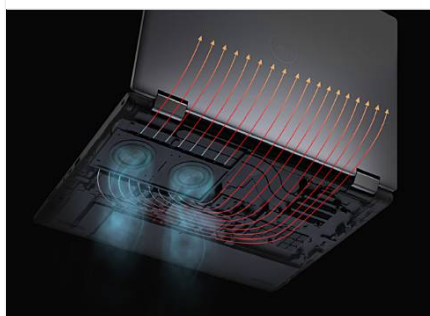

5680

Your next great work starts here.

The smallest footprint 16" workstation with AI-based optimization¹⁵

Advanced Thermals

(Illustration only, not 5680)

- User Selectable Thermals Tables (USTT)
- Dual Opposing Output (DOO) fan with Turbo blades & vapor chamber
- Dual intake venting
- Thermal insulated material, GORE™