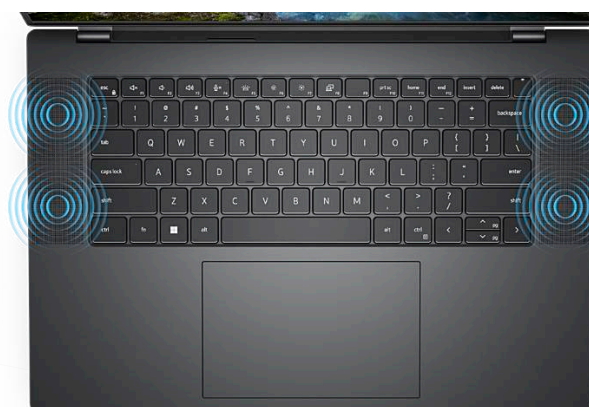

(Illustration only, not 5680)

- User Selectable Thermals Tables (USTT)
- Dual Opposing Output (DOO) fan with Turbo blades & vapor chamber
- Dual intake venting
- Thermal insulated material, GORE™

Dell Optimizer for Precision