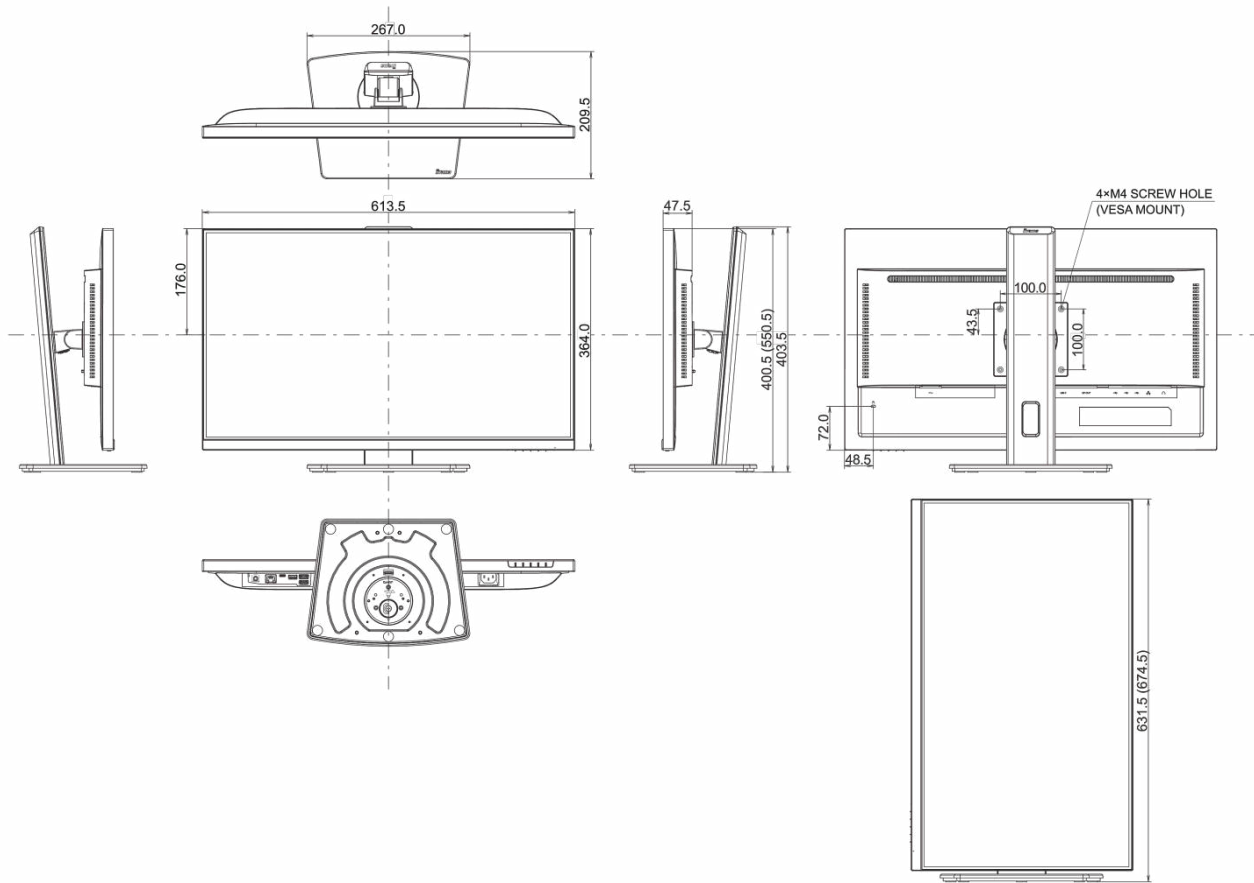

## 04 MECHANICAL

<b>Display position adjustments</b>	height, swivel, tilt, pivot (rotation both sides)
<b>Height adjustment</b>	150mm

Rotation (PIVOT function)	90°
Swivel stand	90°; 45° left; 45° right
Tilt angle	23° up; 5° down
VESA mounting	100 x 100mm
Cable management system	yes

## 08 DIMENSIONS / WEIGHT

Product dimensions W x H x D	613.5 x 400.5 (550.5) x 209.5mm
Box dimensions W x H x D	679 x 427 x 130mm
Weight (without box)	6.1kg
Weight (with box)	8.7kg
EAN code	4948570123285